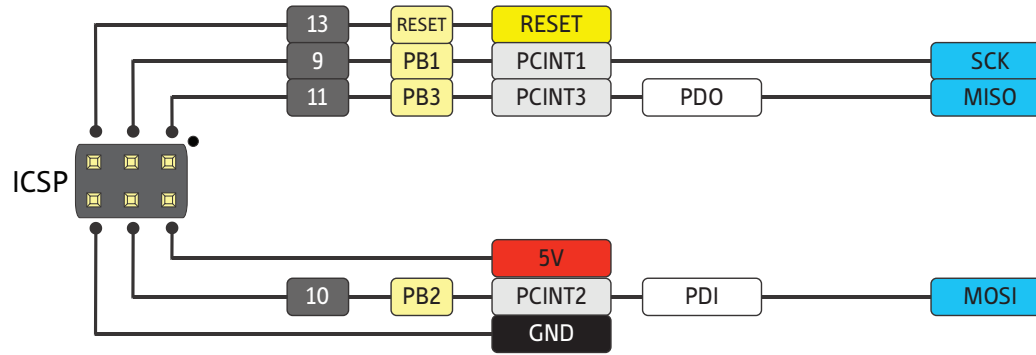

THE UNOFFICIAL ARDUINO MICRO PINOUT DIAGRAM

LEGEND	
	GND
	POWER
	CONTROL
	PHYSICAL PIN
	PORT PIN
	PIN FUNCTION
	DIGITAL PIN
	ANALOG-RELATED PIN
	PWM PIN
	SERIAL PIN
	General Information
	Pay Attention
	No Really PAY ATTENTION
	LED