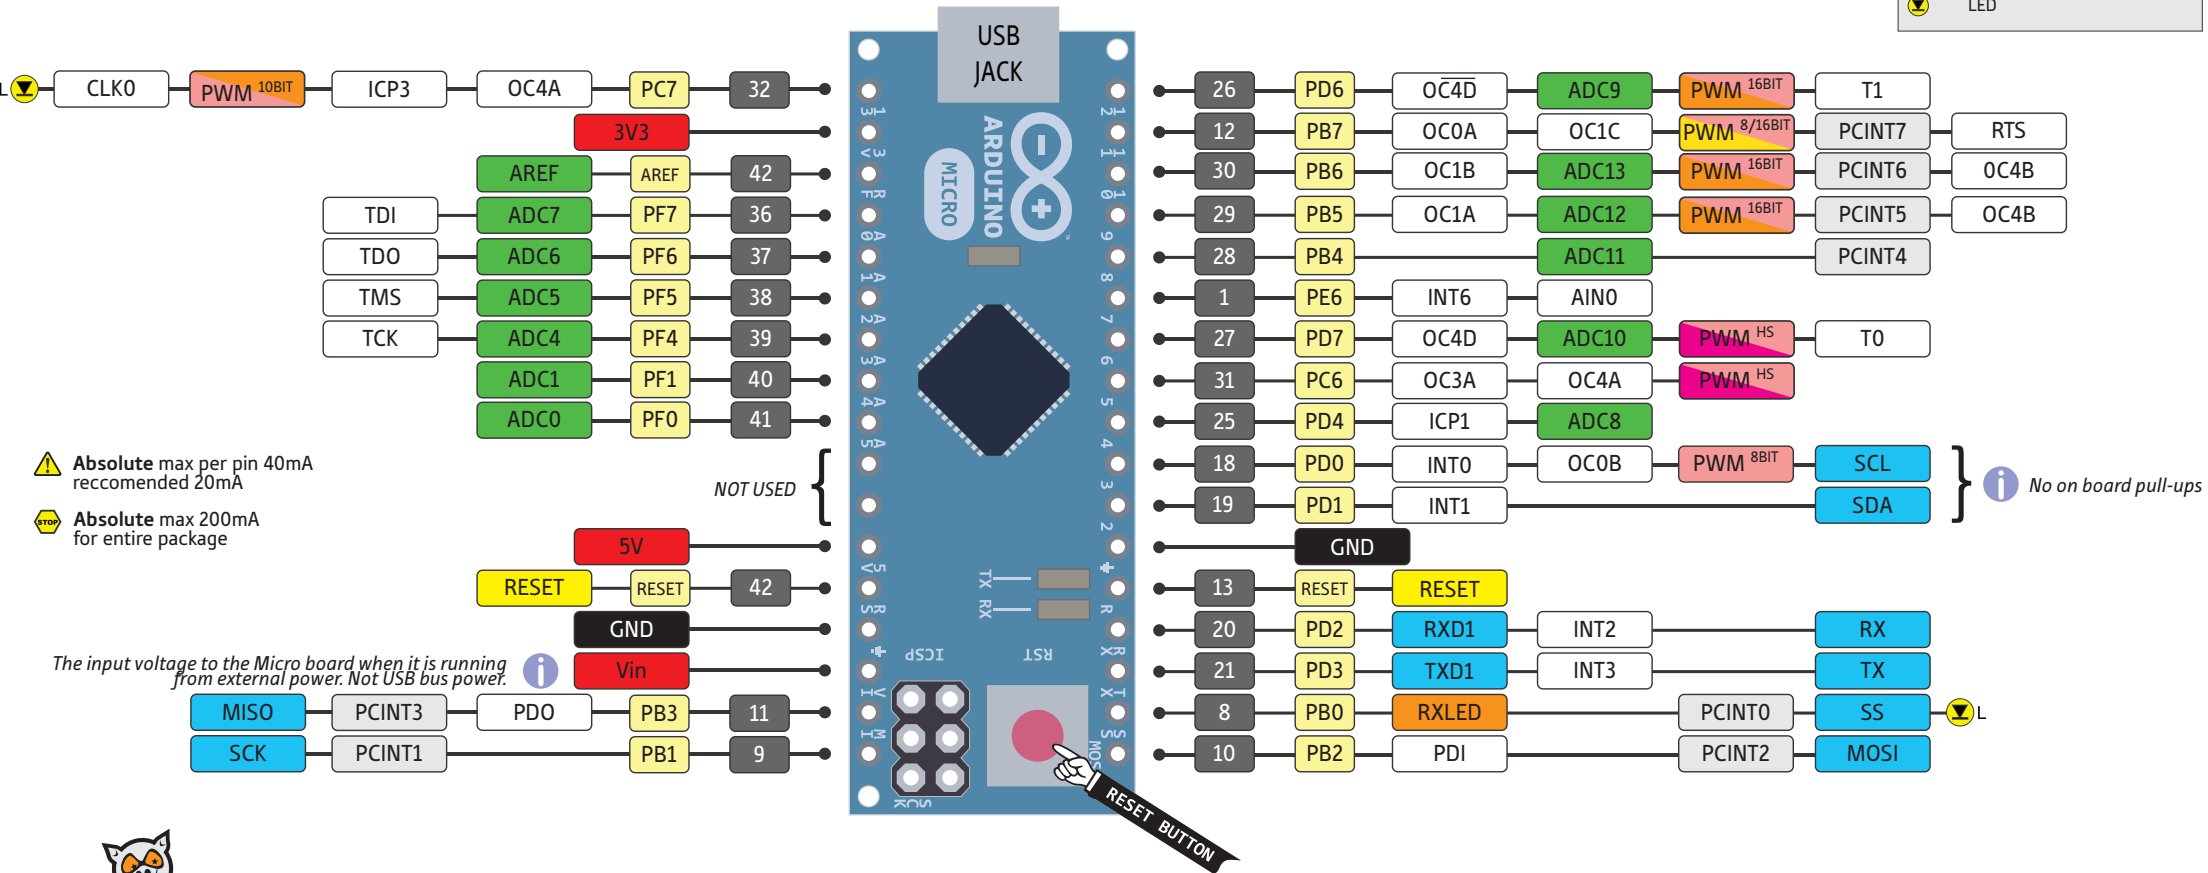

THE UNOFFICIAL ARDUINO MICRO PINOUT DIAGRAM

LEGEND	
	GND
	POWER
	CONTROL
	PHYSICAL PIN
	PORT PIN
	PIN FUNCTION
	DIGITAL PIN
	ANALOG-RELATED PIN
	PWM PIN
	SERIAL PIN
	General Information
	Pay Attention
	No Really PAY ATTENTION
	LED

www.pighixx.com

13 FEB 2013

ver 1 rev 0 - 13.02.2013