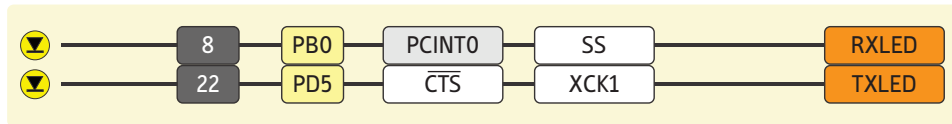

THE UNOFFICIAL ARDUINO MICRO PINOUT DIAGRAM

LEGEND	
	GND
	POWER
	CONTROL
	PHYSICAL PIN
	PORT PIN
	PIN FUNCTION
	DIGITAL PIN
	ANALOG-RELATED PIN
	PWM PIN
	SERIAL PIN
	General Information
	Pay Attention
	No Really PAY ATTENTION
	LED